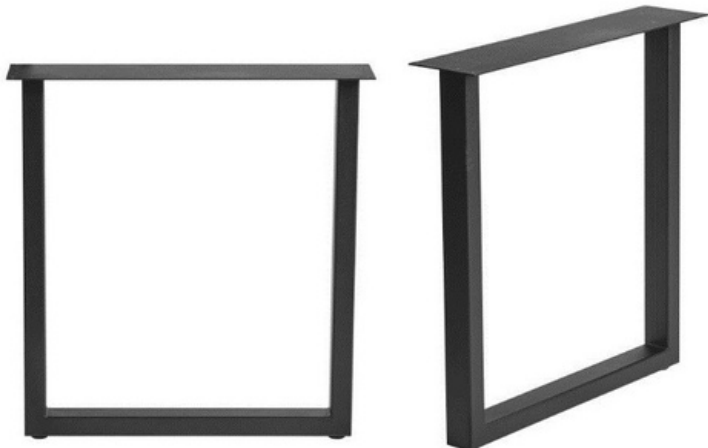

NEW Loop Base

Loop Base features a simple yet stylish design which affords maximum strength, and the adjustable feet give extra stability. Bases made of outdoor powder coated steel, suitable for indoor and outdoor. **Two bases per pack.** Areas with high humidity or coastal climates may cause the materials to weather more than usual.

Black

Measures

Top: 66(w) x 15(d) cm h=71 cm

Tube: 40(w) x 60(d) mm

Box(2 pcs): 76,5(w) x 67(d) x 21(h) cm

Weight

4,50 kg (1 pcs)

9,00 kg (1 set)

10,00 kg (1 set)

Logistics

Units Package	Units	Units	Units
	20	40 HC	Truck 100m3
Two Bases (1 set) in 1 box.	DC	432	540
	216